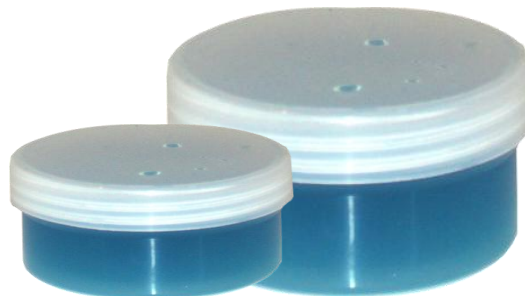

400ml

screw lid

namaste jar 150ml 300ml

50ml